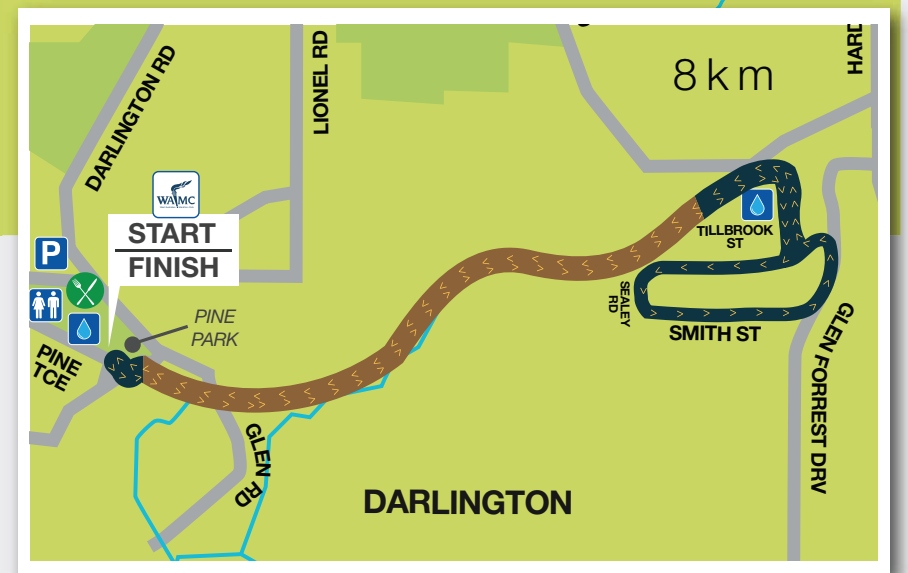

COURSE MAP

Darlington Half Marathon 21.1km & 8km

LEGEND

- 21.1km & 8km
- TRAIL
- REGISTRATION
- DRINK STATION
- FOOD STATION
- TOILETS