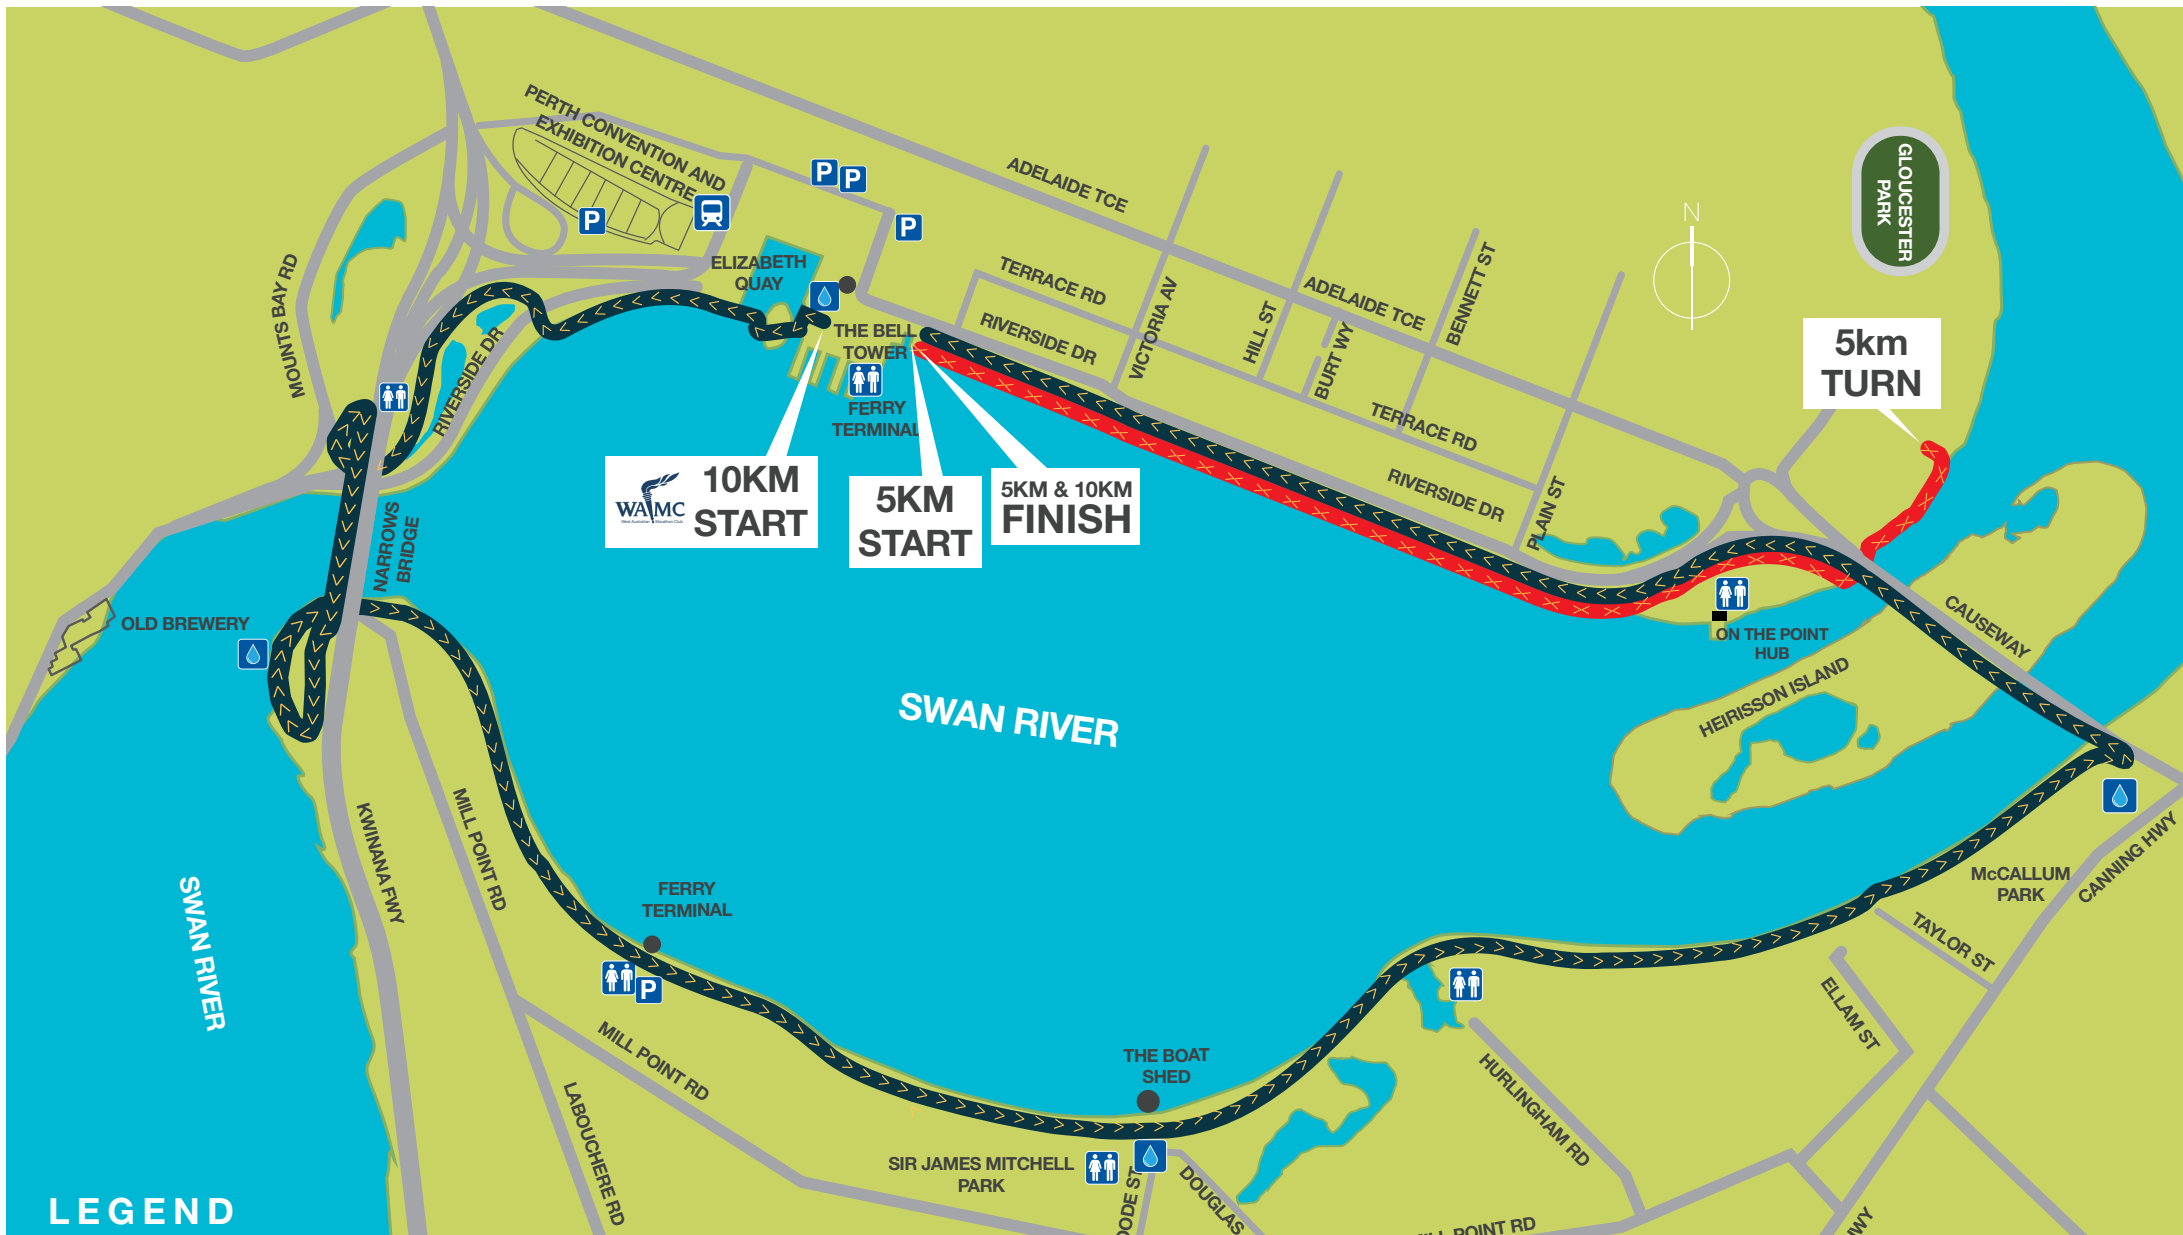

# COURSE MAP

## BRIDGES FUN RUN

### LEGEND

- 10km
- 5km OUT & BACK
- ASSEMBLY AREA
- DRINK STATION
- TOILETS
- PARKING
- TRAIN