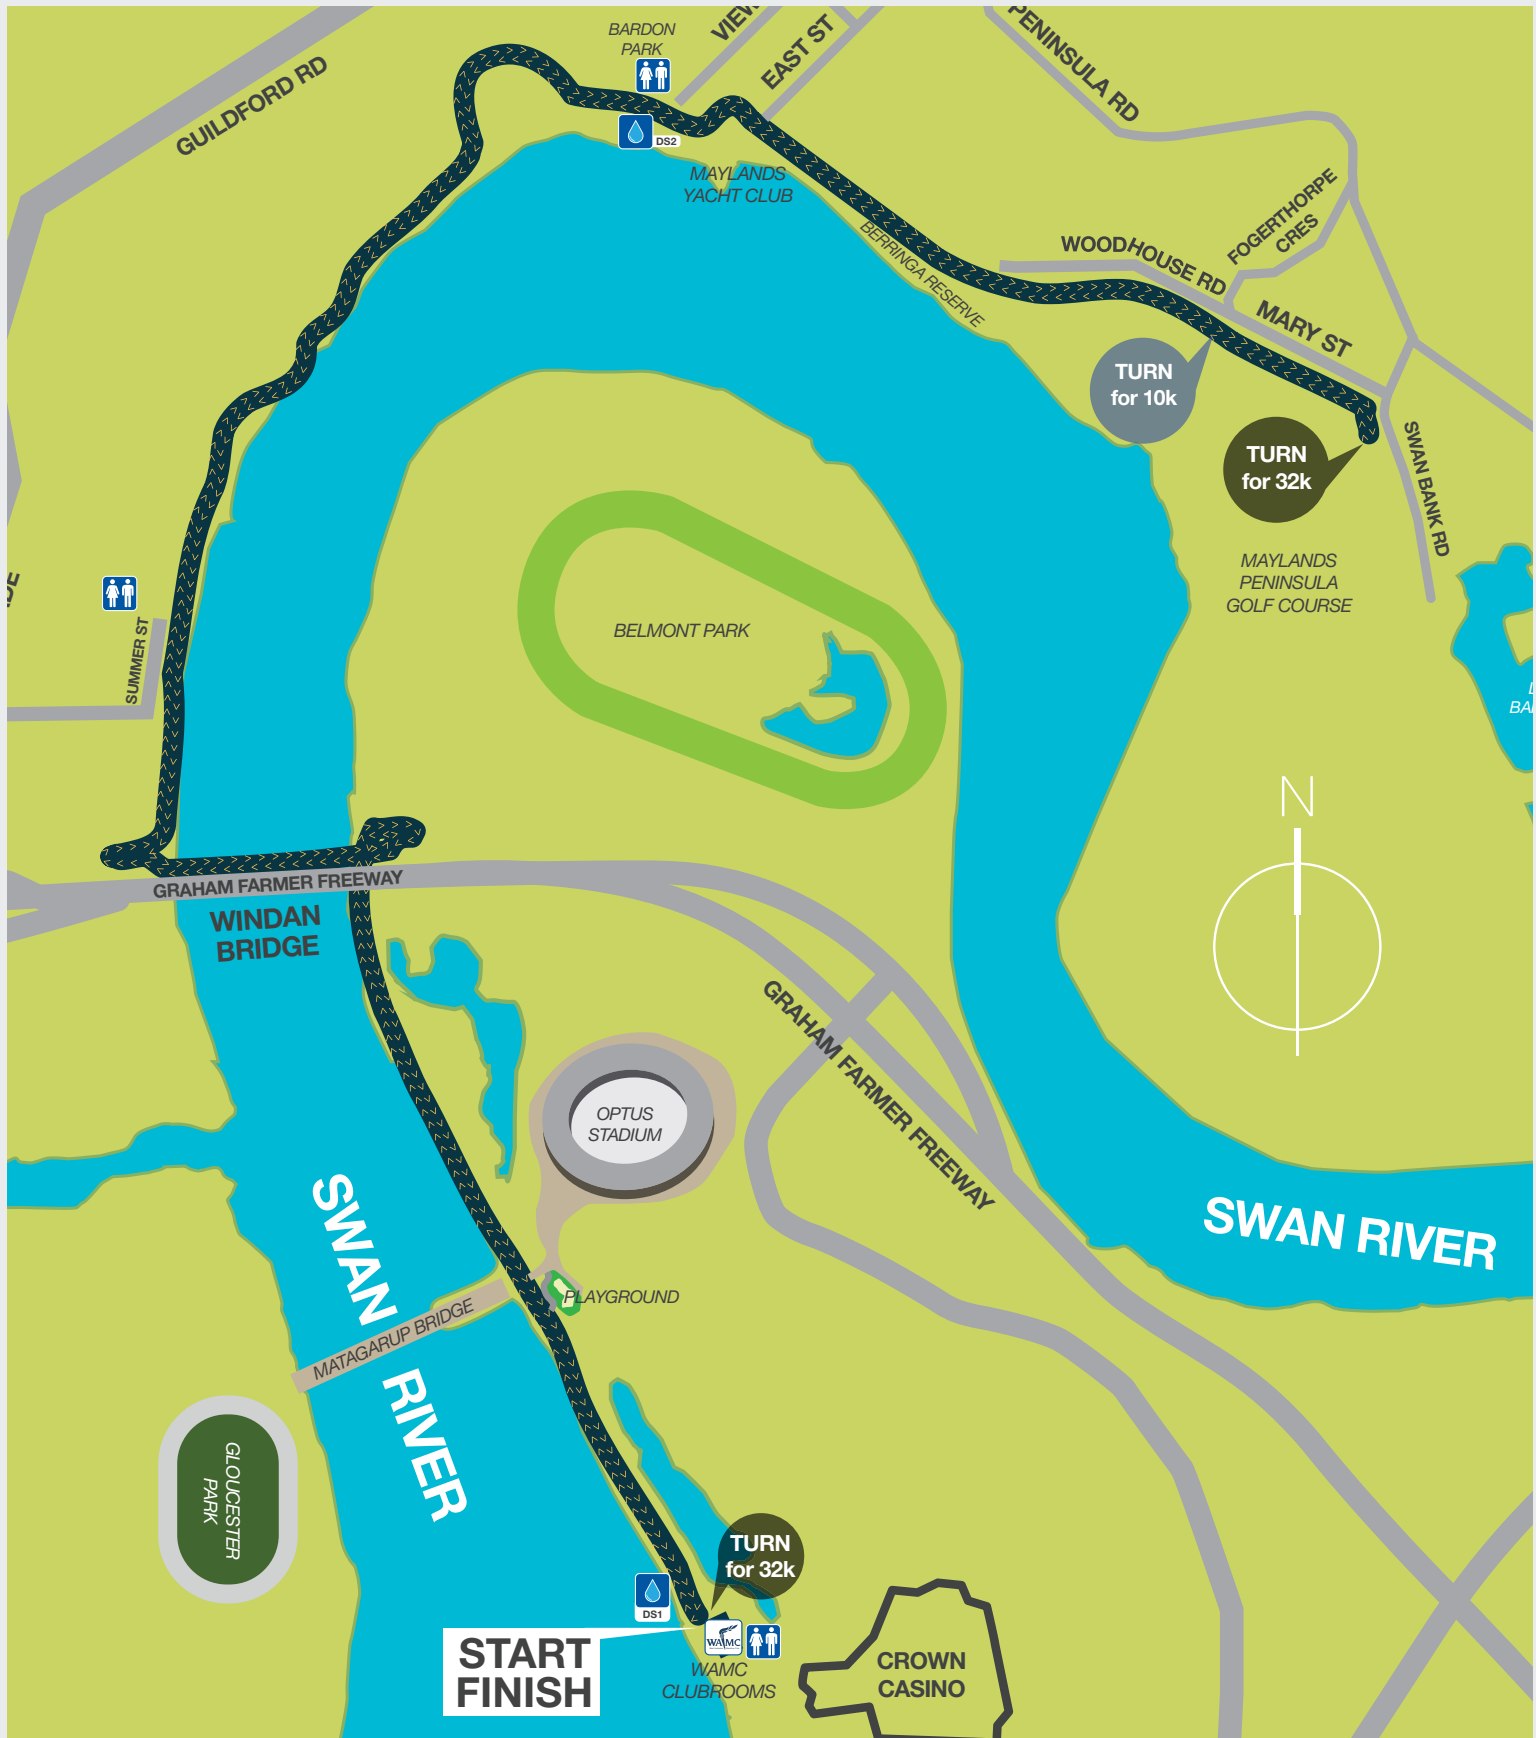

COURSE MAP

PERTH 32km & 10km

LEGEND

 32k = 3 LAPS  REGISTRATION  DRINK STATION  TOILETS