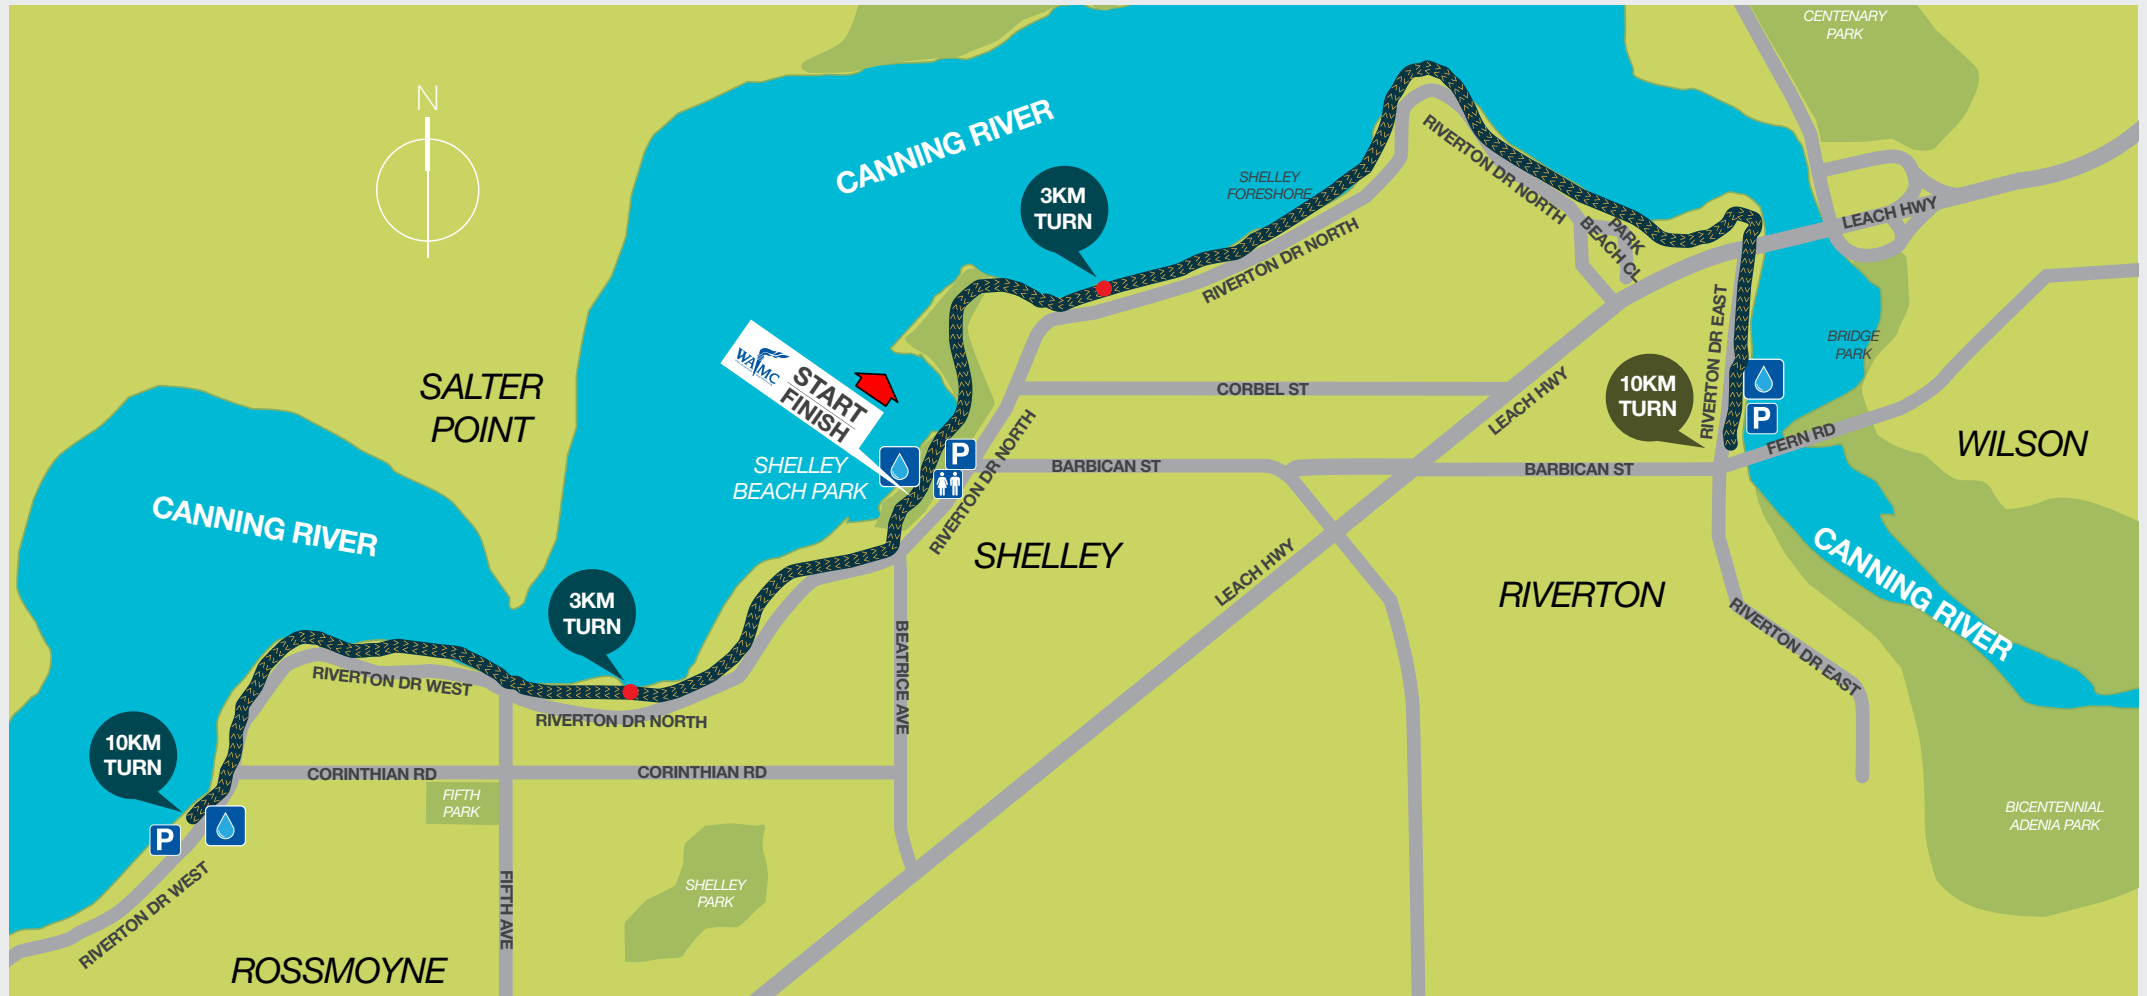

COURSE MAP

SHELLEY LOOP 10km & 3km

LEGEND

- 10km & 3km
- REGISTRATION
- DRINK STATION
- TOILETS
- PARKING