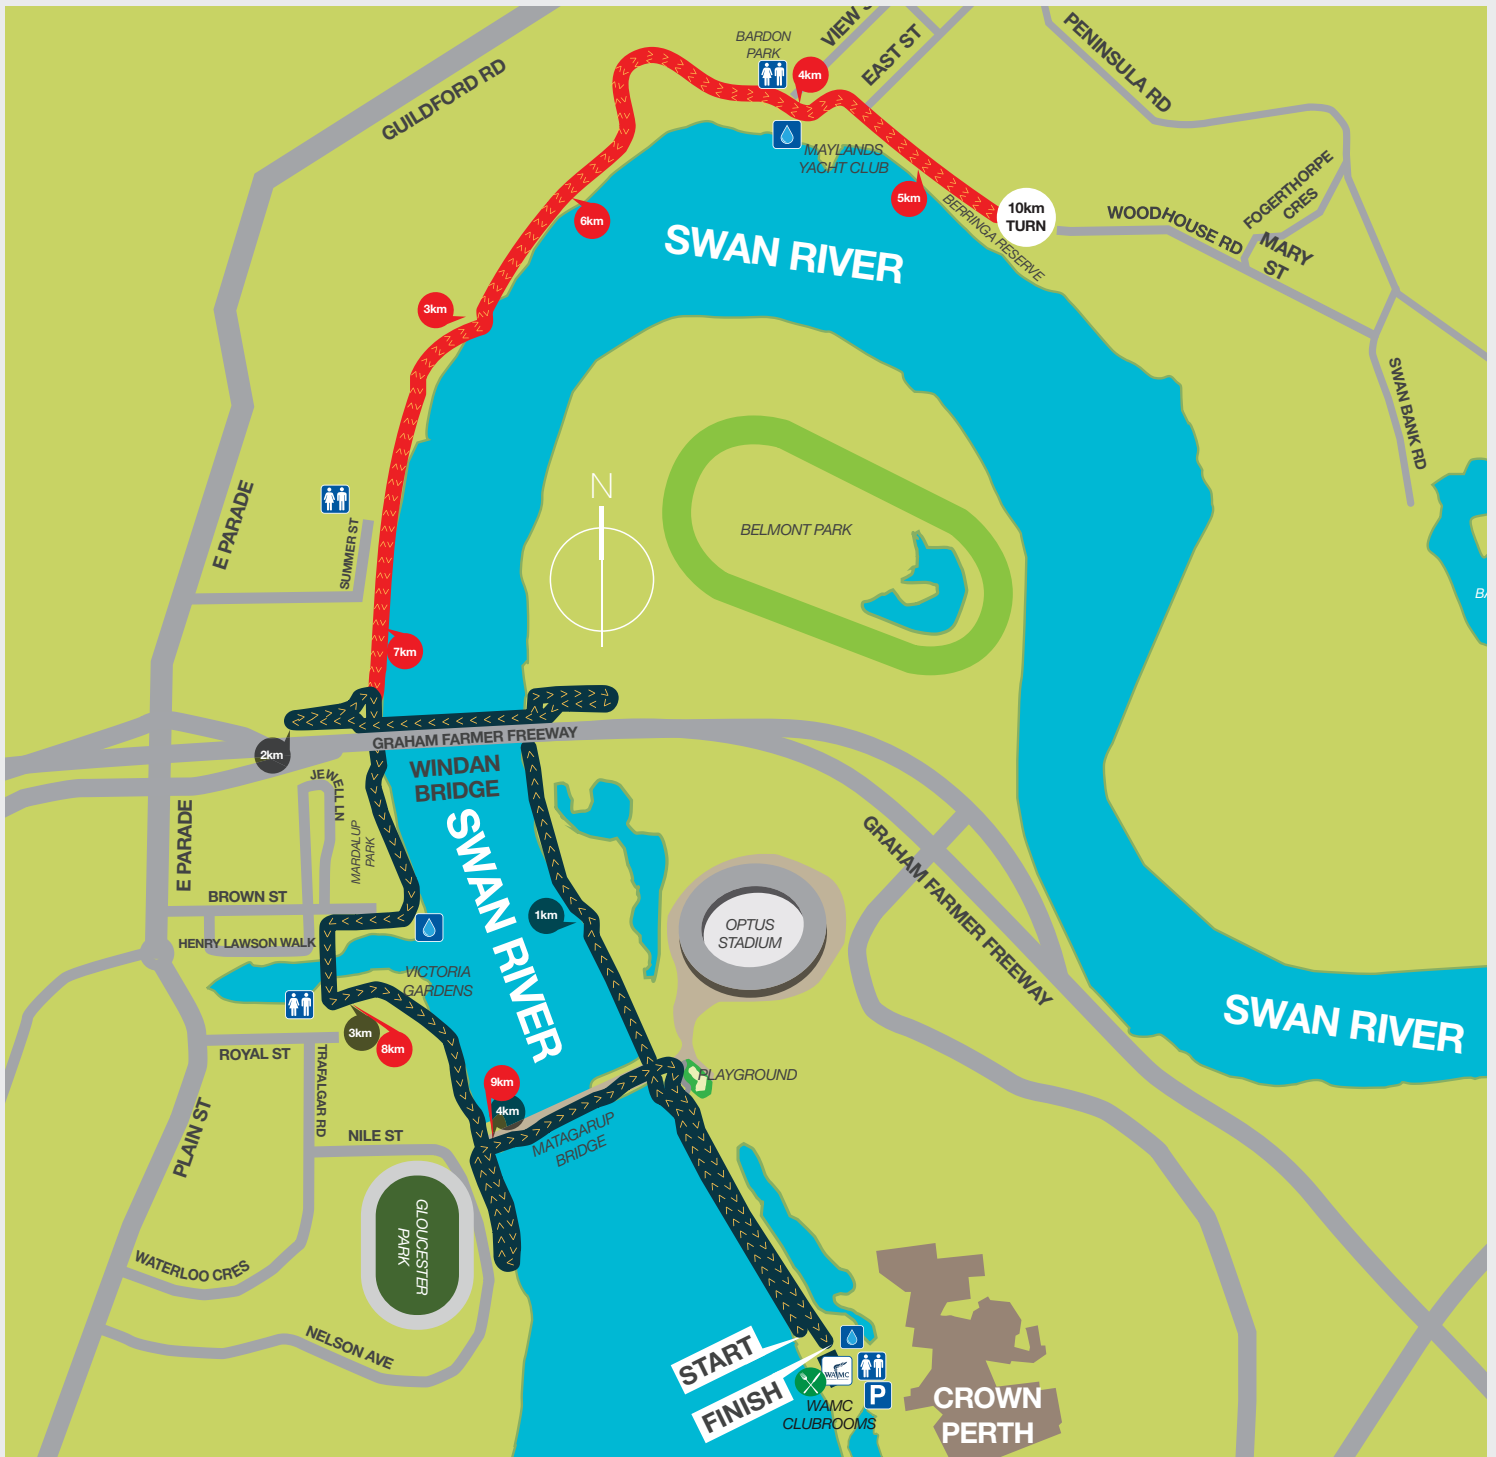

COURSE MAP

WOMEN'S CLASSIC 10km & 5km

LEGEND

- 10km
- 5km
- REGISTRATION
- DRINK STATION
- TOILETS
- PARKING
- CATERING